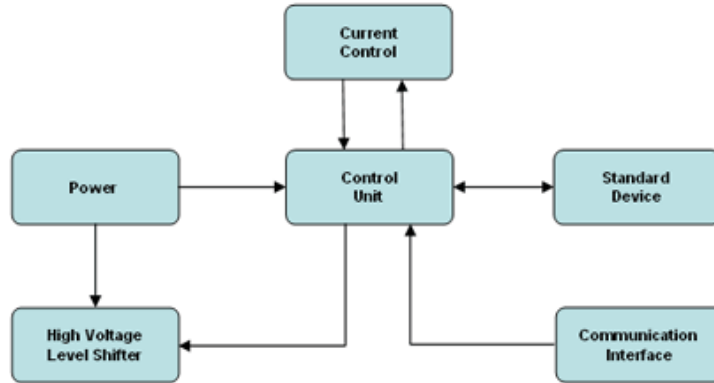

## Automotive HID Lamp Ballast

**Input Bridge Rectification:** 1N4007      1N5406      1N5408      KBP210G      RS607

GBU6M      GBU8M

**Out Rectification/Sync.Rect.:** MBR16100CT      MBR2060CT      MBR2080CT      MBR20100CT      MBRB20100CT

MBR20200CT

**Voltage Regulation (Linear,Switching):** MC7805CT      MC7808CT      LM317T      LM317DT      LM317DT